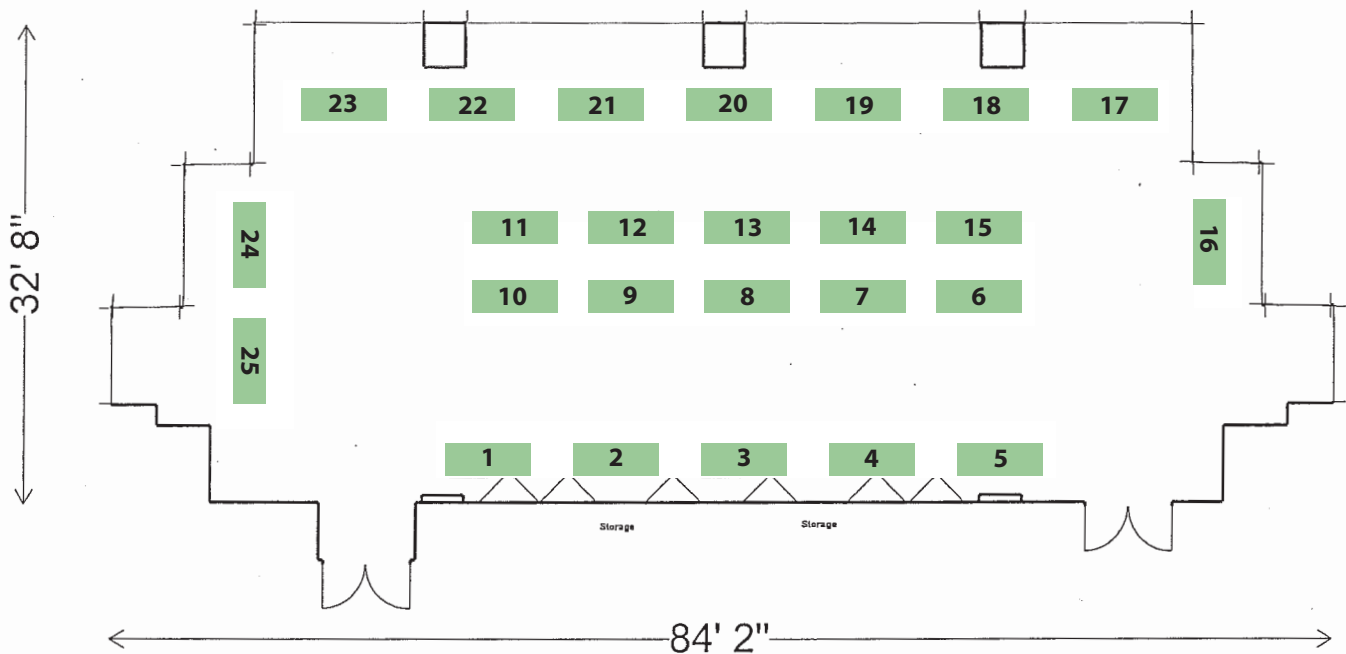

2017 Upper Midwest Audiology Conference

The Marquette Hotel
 720 Marquette Ave, Minneapolis, MN 55402

Universe Room Sample Exhibit Table Layout

Notes

Exhibit layout is subject to change, based on number of exhibitors, need for electricity, and other factors.